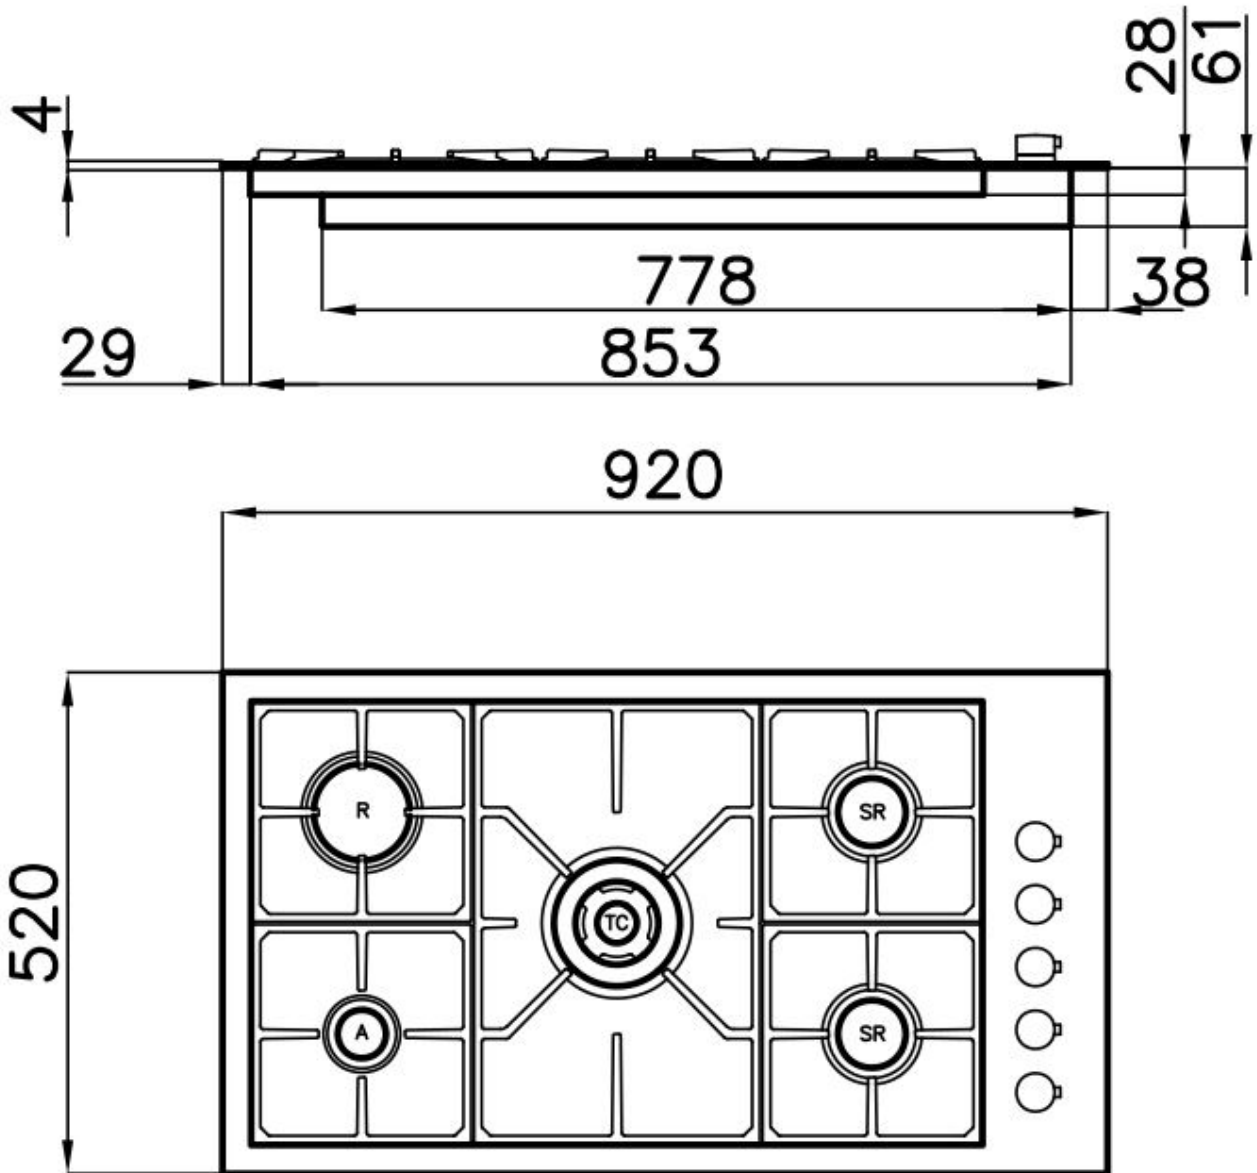

TECHNICAL DATA